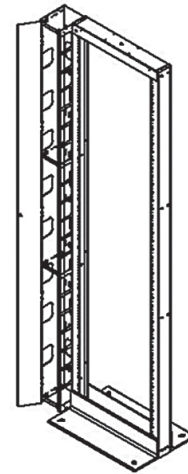

CTRM-1977-DS-1-B
Left Mounted
by request only