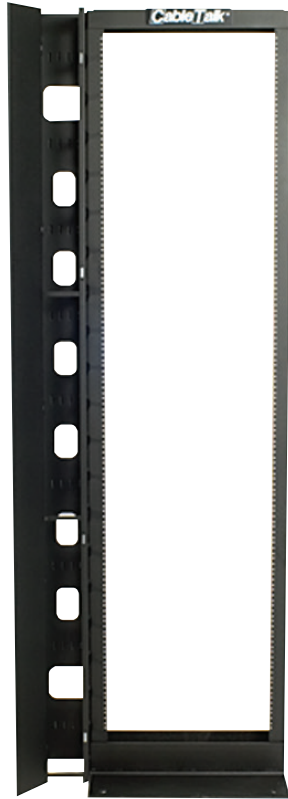

# RACKS WITH CABLE MANAGEMENT SYSTEMS

CTR-1977-DS-B

CTR-1977-DS-B with  
CTR-CMS-16-B

### Finish

- Durable black textured powder paint finish

### Structure

- Combinations can be put together using any of our standard racks
- Comes with different cable manager sizes for different cable loads
- Available with a single cable manager mounted on the right or left side, or with cable managers mounted on both sides
- Factory installed on right hand side. Please specify while ordering for left-side mount